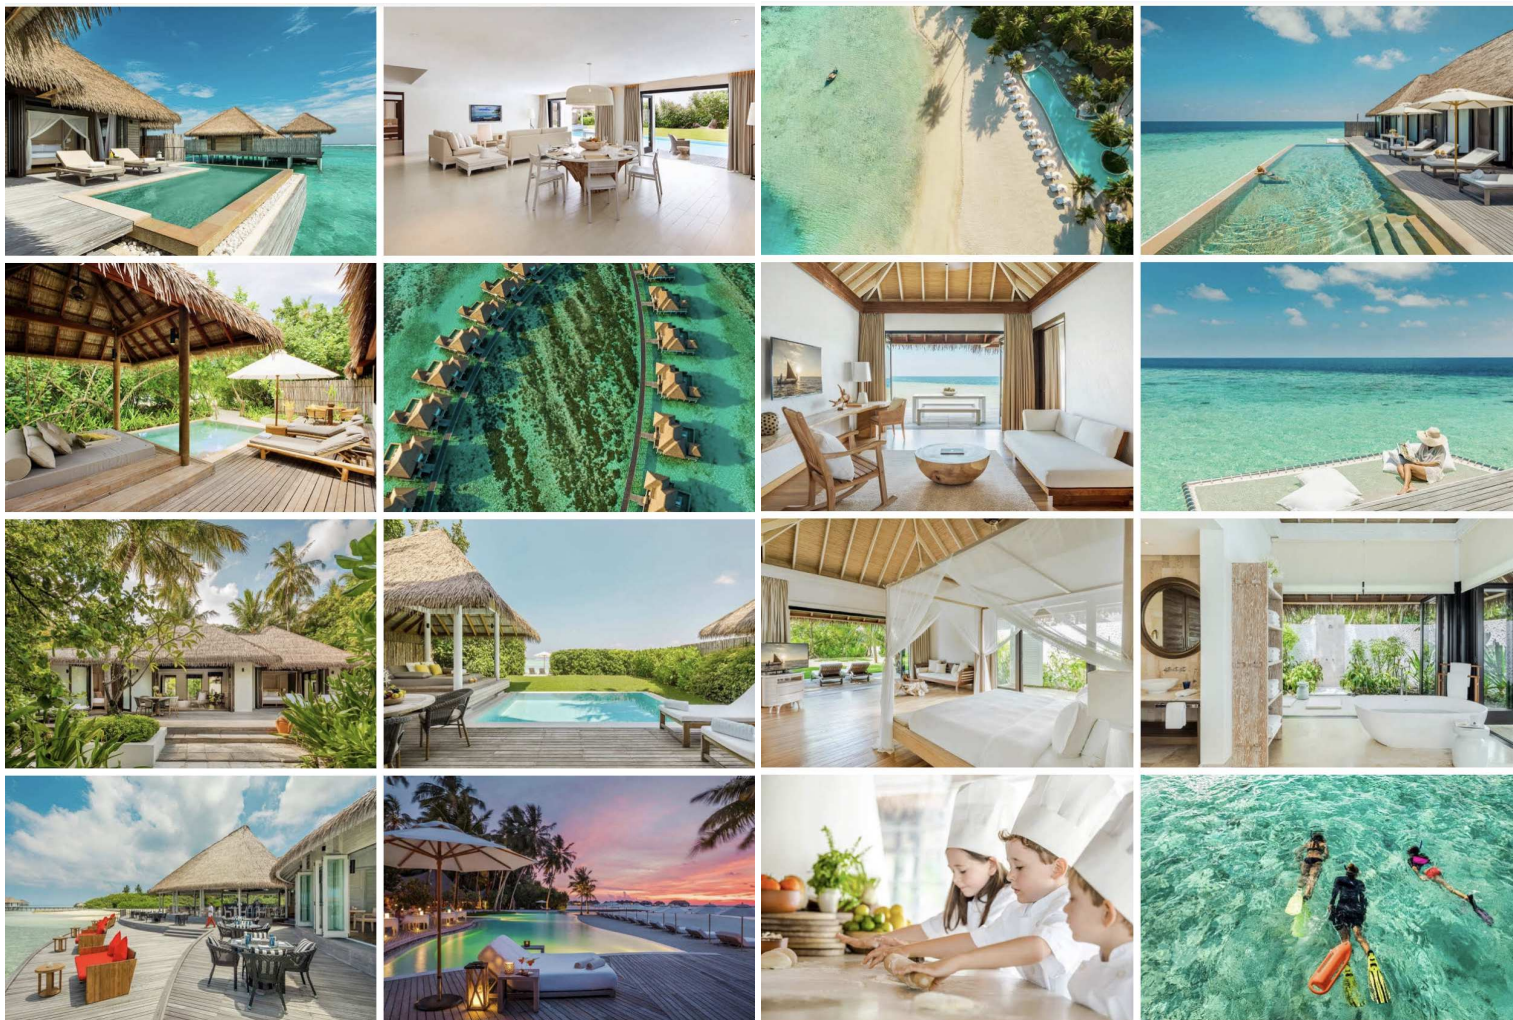

Room Type	Size	Max. Pax
Garden Room	72sqm	2A
Beach Suite w/Pool	101sqm	3A+1C
Beach Villa w/Pool	116sqm	3A+1C
Water Suite w/Pool	107sqm	3A+1C
Sunset Water Suite w/Pool	107sqm	3A+1C
Water Villa w/Pool	120sqm	3A+1C
2BR Beach Suite w/Pool	131sqm	4A / 3A+2C
2BR Beach House w/Pool	178sqm	4A / 3A+2C
2BR Beach Villa w/Pool	145sqm	4A / 3A+2C
Maalifushi Beach Villa w/Pool	296sqm	5A / 4A+2C
Maalifushi Water Villa w/Pool	213sqm	5A / 4A+2C
COMO Villa w/Pool	408sqm	5A / 4A+2C